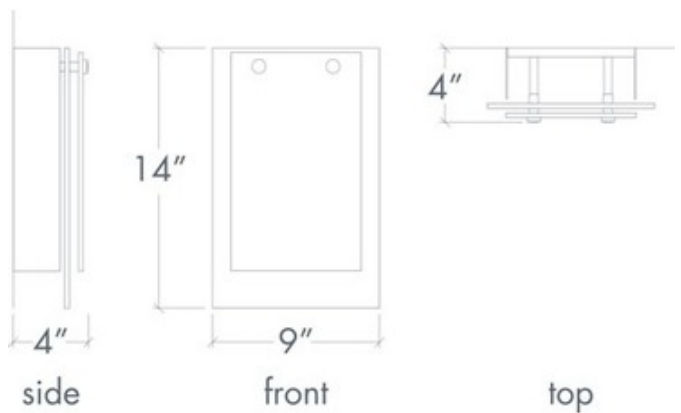

Technical Information

LUMINOUS FLUX	940 lumens
LUMENS/WATT	72.31

SPEC #   ULT472635

COMPANY	PROJECT	FIXTURE TYPE	APPROVED BY	DATE