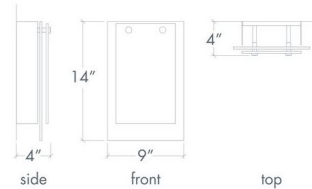

### Description

Invicta Outdoor 16352 Wall Light features Opal acrylic diffuser with a Black finish. One 13 watt LED module is included. ADA compliant. Wet location rated. UL and cUL listed. Made in the USA. 9 inch width x 14 inch height x 4 inch depth.

### Specifications

COLOR	Opal
BODY FINISH	Black
WATTAGE	13W
DIMMER	Low Voltage Electronic
DIMENSIONS	9"W x 14"H x 4"D
INTEGRATED LED MODULE	1 x LED/13W/120-277V LED
COUNTRY OF ORIGIN	United States