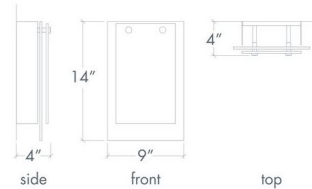

### Description

Invicta 16352 Wall Light features Opal acrylic diffuser with a Black finish. One 9 watt LED module is included. Dimmable with a 0-10V dimmer, sold separately. ADA compliant. UL and cUL listed. Made in the USA. 9 inch width x 14 inch height x 4 inch depth.

### Specifications

COLOR	Opal
BODY FINISH	Black
WATTAGE	9W
DIMMER	0-10V
DIMENSIONS	9"W x 14"H x 4"D
INTEGRATED LED MODULE	1 x LED/9W/120-277V LED
COUNTRY OF ORIGIN	United States