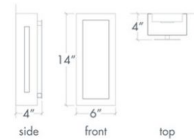

Description

Invicta Outdoor 16353 Wall Light features Opal diffusers on the sides and a Satin Pewter or Chestnut finish. Available in small and large sizes. One 13/16 watt LED module is included. ADA compliant. Wet location rated. UL and cUL listed. Made in the USA. Small: 6 inch width x 14 inch height x 4 inch depth. Large: 6 inch width x 24 inch height x 4 inch depth.

Shown in satin pewter / opal

Specifications

COLOR	Opal
BODY FINISH	Satin Pewter
WATTAGE	13W
DIMMER	Low Voltage Electronic
DIMENSIONS	6"W x 14"H x 4"D
INTEGRATED LED MODULE	1 x LED/13W/120-277V LED
COUNTRY OF ORIGIN	United States