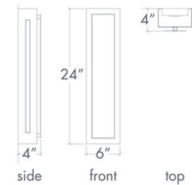

Description

Invicta Outdoor 16353 Wall Light features Opal diffusers on the sides and a Satin Pewter or Chestnut finish. Available in small and large sizes. One 13/16 watt LED module is included. ADA compliant. Wet location rated. UL and cUL listed. Made in the USA. Small: 6 inch width x 14 inch height x 4 inch depth. Large: 6 inch width x 24 inch height x 4 inch depth.

Shown in satin pewter / opal

Specifications

COLOR	Opal
BODY FINISH	Satin Pewter
WATTAGE	13W
DIMMER	Low Voltage Electronic
DIMENSIONS	6"W x 14"H x 4"D
INTEGRATED LED MODULE	1 x LED/13W/120-277V LED
COUNTRY OF ORIGIN	United States