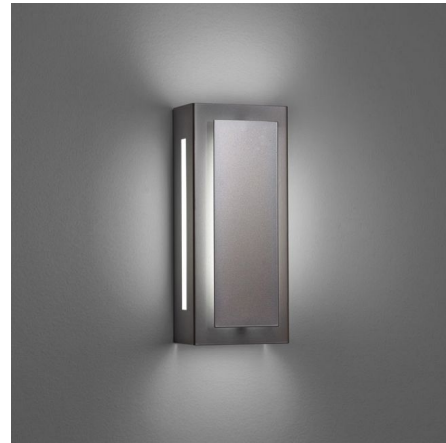

Lightology

lightology.com
866-954-4489
04-28-26

Project: _____

Company: _____

Location: _____ Fixture Type: _____

SPEC #: **ULT472637**

Approved On: _____ Approved By: _____

Invicta Outdoor 16353 Wall Light By UltraLights

Description

Invicta Outdoor 16353 Wall Light features Opal diffusers on the sides and a Satin Pewter or Chestnut finish. Available in small and large sizes. One 13/16 watt LED module is included. ADA compliant. Wet location rated. UL and cUL listed. Made in the USA. Small: 6 inch width x 14 inch height x 4 inch depth. Large: 6 inch width x 24 inch height x 4 inch depth.

Shown in satin pewter / opal

Specifications

COLOR	Opal
BODY FINISH	Satin Pewter
WATTAGE	13W
DIMMER	Low Voltage Electronic
DIMENSIONS	6"W x 14"H x 4"D
INTEGRATED LED MODULE	1 x LED/13W/120-277V LED
COUNTRY OF ORIGIN	United States