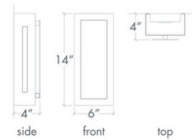

Description

Invicta Outdoor 16353 Wall Light features Opal diffusers on the sides and a Satin Pewter or Chestnut finish. Available in small and large sizes. One 13/16 watt LED module is included. ADA compliant. Wet location rated. UL and cUL listed. Made in the USA. Small: 6 inch width x 14 inch height x 4 inch depth. Large: 6 inch width x 24 inch height x 4 inch depth.

Shown in satin pewter / opal

Specifications

COLOR	Opal
BODY FINISH	Satin Pewter
WATTAGE	13W
DIMMER	Low Voltage Electronic
DIMENSIONS	6"W x 14"H x 4"D
INTEGRATED LED MODULE	1 x LED/13W/120-277V LED
COUNTRY OF ORIGIN	United States