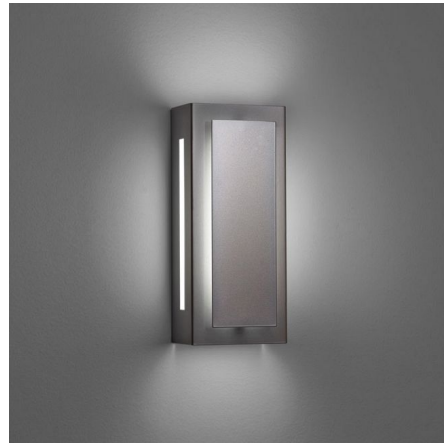

Lightology

lightology.com
866-954-4489
04-27-26

Project: _____

Company: _____

Location: _____ Fixture Type: _____

SPEC #: **ULT472637**

Approved On: _____ Approved By: _____

Invicta Outdoor 16353 Wall Light By UltraLights

Description

Invicta Outdoor 16353 Wall Light features Opal diffusers on the sides and a Satin Pewter or Chestnut finish. Available in small and large sizes. One 13/16 watt LED module is included. ADA compliant. Wet location rated. UL and cUL listed. Made in the USA. Small: 6 inch width x 14 inch height x 4 inch depth. Large: 6 inch width x 24 inch height x 4 inch depth.

Shown in satin pewter / opal

Specifications

COLOR	Opal
BODY FINISH	Satin Pewter
WATTAGE	13W
DIMMER	Low Voltage Electronic
DIMENSIONS	6"W x 14"H x 4"D
INTEGRATED LED MODULE	1 x LED/13W/120-277V LED
COUNTRY OF ORIGIN	United States