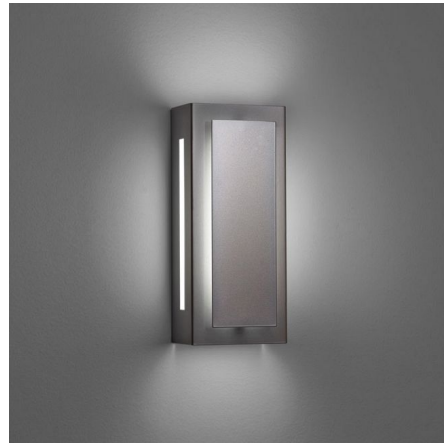

Lightology

lightology.com
866-954-4489
04-24-26

Project: _____

Company: _____

Location: _____ Fixture Type: _____

SPEC #: **ULT472638**

Approved On: _____ Approved By: _____

Invicta 16353 Wall Light

By UltraLights

Description

Invicta 16353 Wall Light features Opal diffusers on the sides and a Satin Pewter or Chestnut finish. Available in small and large sizes. One 6/9 watt LED module is included. Dimmable with a 0-10V dimmer, sold separately. ADA compliant. UL and cUL listed. Made in the USA. Small: 6 inch width x 14 inch height x 4 inch depth. Large: 6 inch width x 24 inch height x 4 inch depth.

Shown in satin pewter / opal

Specifications

COLOR	Opal
BODY FINISH	Satin Pewter
WATTAGE	6W
DIMMER	0-10V
DIMENSIONS	6"W x 14"H x 4"D
INTEGRATED LED MODULE	1 x LED/6W/120-277V LED
COUNTRY OF ORIGIN	United States