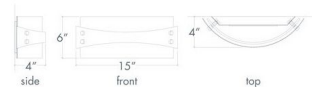

### Description

Invicta 16351 Wall Light features Opal acrylic diffuser with a Chestnut band. One 9 watt LED module is included. Dimmable with a 0-10V dimmer, sold separately. ADA compliant. UL and cUL listed. Made in the USA. 15 inch width x 6 inch height x 4 inch depth.

### Specifications

COLOR	Opal
BODY FINISH	Chestnut
WATTAGE	6W
DIMMER	0-10V
DIMENSIONS	15"W x 6"H x 4"D
INTEGRATED LED MODULE	1 x LED/6W/120-277V LED
COUNTRY OF ORIGIN	United States