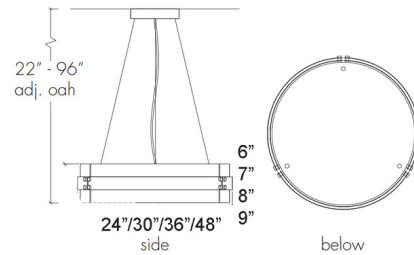

### Specifications

COLOR	Opal
BODY FINISH	Opal / Dark Iron
WATTAGE	80W
DIMMER	Standard 120V
DIMENSIONS	96"L x 24"W x 6"H
BULB NOT INCLUDED	4 x A19/Medium (E26)/20W/120V LED
COUNTRY OF ORIGIN	United States

### Technical Information

PRODUCT DIMENSIONS . . . . . Adjustable Maximum Length: 96"

CLICK TO VIEW PRODUCT

Notes: