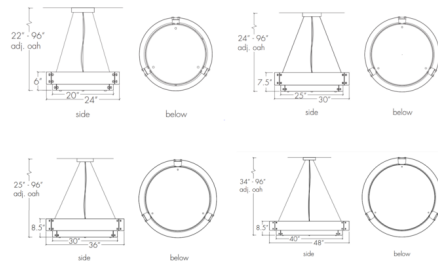

CLICK TO VIEW PRODUCT

Notes: