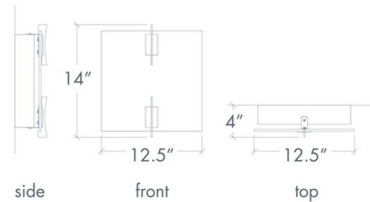

Shown in cast bronze / caramel onyx

Specifications

COLOR	Caramel Onyx
BODY FINISH	Cast Bronze
WATTAGE	12W
DIMMER	0-10V
DIMENSIONS	12.5"W x 12.5"H x 4"D
INTEGRATED LED MODULE	1 x LED/12W/120-277V LED
COUNTRY OF ORIGIN	United States

Technical Information

PRODUCT DIMENSIONS	Backplate: 11" x 13"
LUMENS/WATT	125.00
LUMINOUS FLUX	1500 lumens

CLICK TO VIEW PRODUCT

Notes: