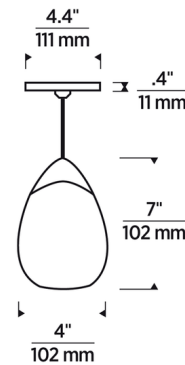

Description

The Alina Monopoint Pendant features a smoothly rounded thick glass shade, offering simple elegant style for your space. This piece can be suspended alone above a small table or bedside nightstand, or in multiples over a kitchen island. For a more dramatic effect, try clustering it with other sizes from the Alina collection. A canopy and electronic transformer are included. Only LED lamping option is Title 20 and Title 24 compliant.

Shown in satin nickel / steel blue

Specifications

COLOR Steel Blue
BODY FINISH Satin Nickel
WATTAGE 6W
DIMMER Low Voltage Electronic
DIMENSIONS 4"W x 7"H
BULB INCLUDED 1 x JC/GY6.35 (bipin)/6W/12V LED

Technical Information