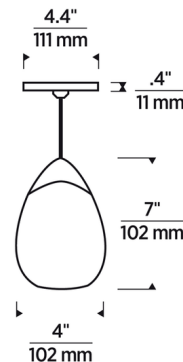

By Visual Comfort Modern

Description

The Alina Monopoint Pendant features a smoothly rounded thick glass shade, offering simple elegant style for your space. This piece can be suspended alone above a small table or bedside nightstand, or in multiples over a kitchen island. For a more dramatic effect, try clustering it with other sizes from the Alina collection. A canopy and electronic transformer are included. Only LED lamping option is Title 20 and Title 24 compliant.

Shown in satin nickel / steel blue

Specifications

COLOR Steel Blue
BODY FINISH Satin Nickel
WATTAGE 6W
DIMMER Low Voltage Electronic
DIMENSIONS 4"W x 7"H
BULB INCLUDED 1 x JC/GY6.35 (bipin)/6W/12V LED

Technical Information