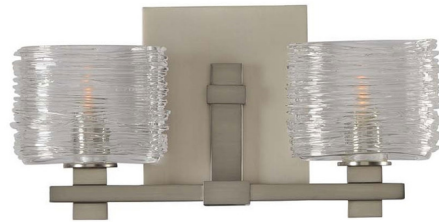

Lightology

lightology.com
866-954-4489
04-25-26

Project: _____

Company: _____

Location: _____ Fixture Type: _____

SPEC #: **KAL472781**

Approved On: _____ Approved By: _____

Clearwater Bathroom Vanity Light By Kalco

Description

The Clearwater Bathroom Vanity Light features oval spun glass shades on a high styled frame with beautiful details.

Shown in satin nickel / clear

Specifications

COLOR Clear
BODY FINISH Satin Nickel
WATTAGE 6W
DIMMER Standard 120V
DIMENSIONS 13.5"W x 6.5"H x 4"D
BULB INCLUDED 2 x JCD/G9/3W/120V LED
COUNTRY OF ORIGIN China