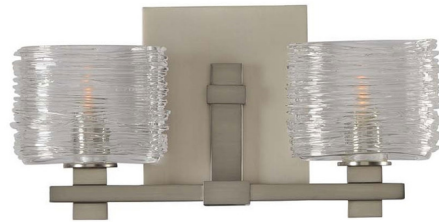

# Lightology

lightology.com  
866-954-4489  
07-09-26

Project: \_\_\_\_\_

Company: \_\_\_\_\_

Location: \_\_\_\_\_ Fixture Type: \_\_\_\_\_

SPEC #: **KAL472781**

Approved On: \_\_\_\_\_ Approved By: \_\_\_\_\_

## Clearwater Bathroom Vanity Light By Kalco

### Description

The Clearwater Bathroom Vanity Light features oval spun glass shades on a high styled frame with beautiful details.

Shown in satin nickel / clear

### Specifications

COLOR . . . . . Clear  
BODY FINISH . . . . . Satin Nickel  
WATTAGE . . . . . 6W  
DIMMER . . . . . Standard 120V  
DIMENSIONS . . . . . 13.5"W x 6.5"H x 4"D  
BULB INCLUDED . . . . . 2 x JCD/G9/3W/120V LED  
COUNTRY OF ORIGIN . . . . . China