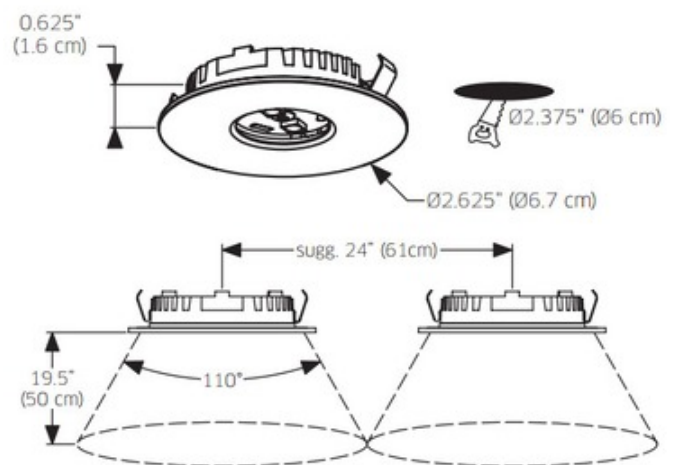

Technical Information

LUMINOUS FLUX	504 lumens
LUMENS/WATT	315.00
LAMP COLOR	3000K
LAMP LIFE	50000 hours

SPEC # DLS472900