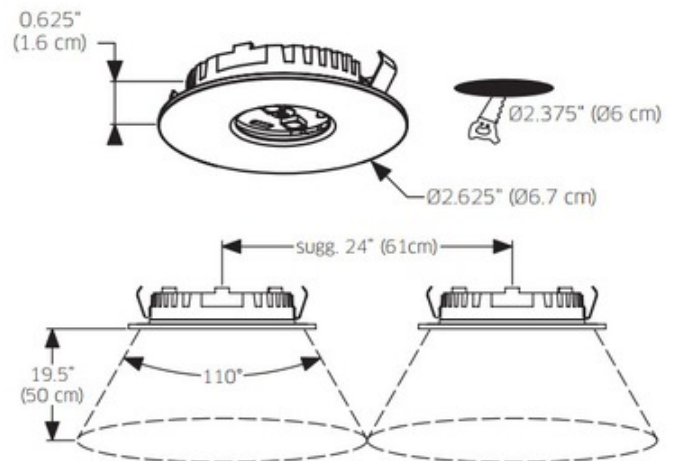

Technical Information

LUMINOUS FLUX	504 lumens
LUMENS/WATT	315.00
LAMP COLOR	3000 K
LAMP LIFE	50000 hours

ITEM NUMBER DLS472900