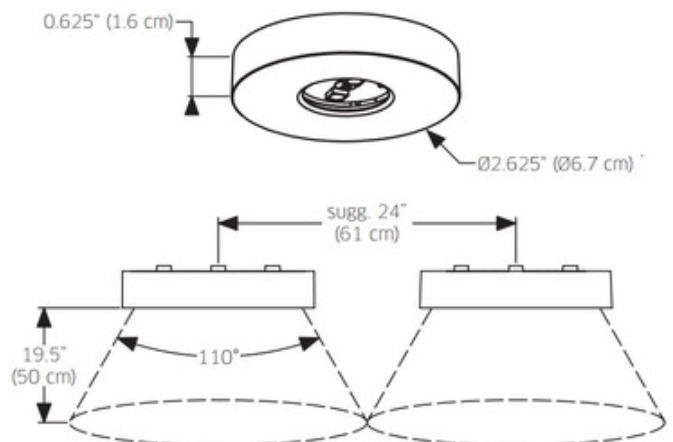

COMPANY	PROJECT	FIXTURE TYPE	APPROVED BY	DATE