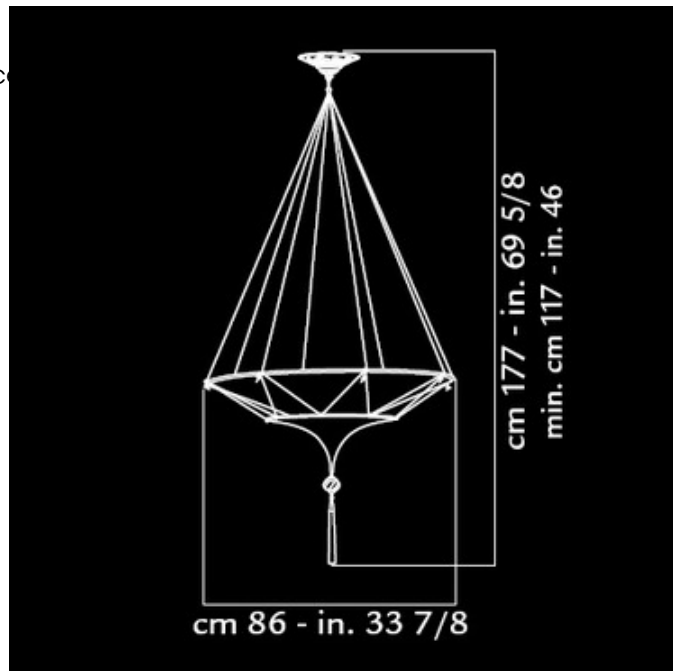

Scheherazade 2 Tier Plain Suspension

Designer: Mariano Fortuny

Description:

Scheherazade 2 tier suspension features a pure silk ivory shade and a brass structure and a dark brown canopy. Available in hand painted brown geometric, green geometric, brown floral and green floral or an off white canopy. One 100W, 120V standard incandescent lamp included. Shade is 33.875 W x 15.5H. Max total height is 69 5/8 inches. Made in Italy.

Shown in: Brass / Ivory Plain

List Price: \$4316.71
Our Price: \$2935.36

Shade Color: Ivory Plain
Body Finish: Brass
Lamp: 3 x A19/Medium (E26)/72W/120V Incandescent
Wattage: 216W
Dimmer: Incandescent
Dimensions: 69.625"L x 15.5"H x 33.875"W