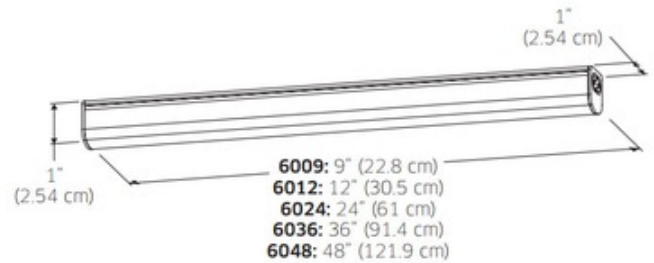

COMPANY	PROJECT	FIXTURE TYPE	APPROVED BY	DATE