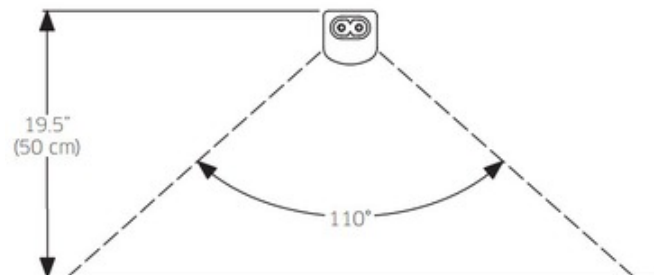

COMPANY	PROJECT	FIXTURE TYPE	APPROVED BY	DATE