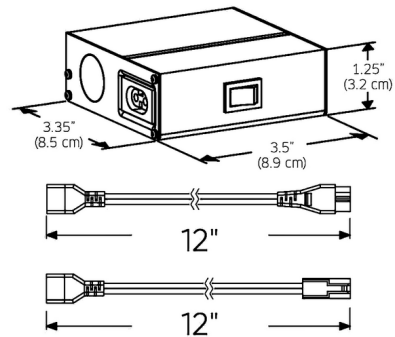

### Description

The PowerLED hardwire junction box for DALS PowerLed pucks and linear series. Allows hard-wired 120V set up. Quick-connect installation. (2) 12 inch extension cables included.

Shown in white

### Specifications

COLOR	N/A
BODY FINISH	White
WATTAGE	N/A
DIMMER	N/A
DIMENSIONS	3.5"W x 1.25"H x 3.35"D
BULB	N/A
COUNTRY OF ORIGIN	China

CLICK TO VIEW PRODUCT

Notes: