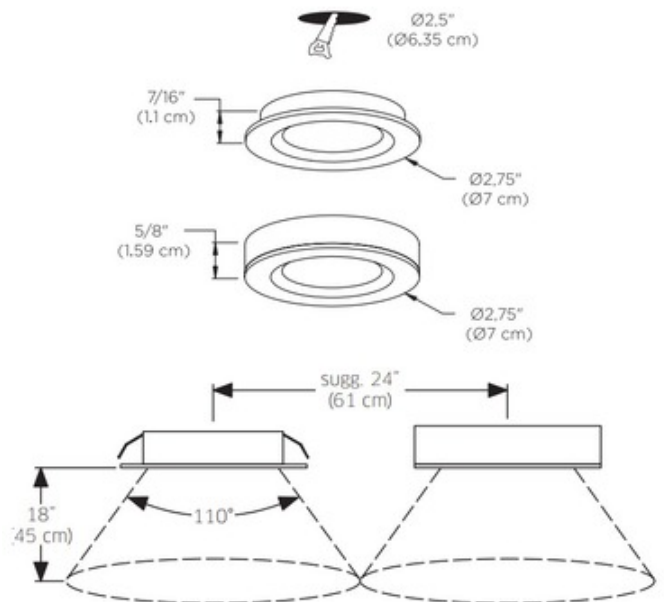

COMPANY	PROJECT	FIXTURE TYPE	APPROVED BY	DATE