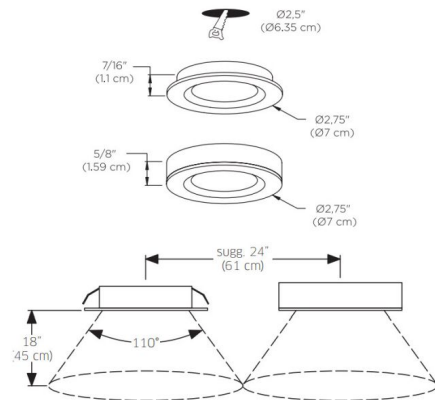

### Description

RDP18 2 in 1 Puck Light features a low profile design ideal for accent lighting inside or under any cabinet, shelf, or display. Can be recessed or surface mounted with the light shining in any direction. Surface mount adapter, 12 inch input lead with quick connector, and a 24 inch interconnection harness (4000HRNS-24) included. One 1.4 watt LED module is included. 2.75 inch width x 0.625 inch surface mount height. ETL listed. Required 12 volt LED driver and optional mounting accessories sold separately.

### Specifications

COLOR	N/A
BODY FINISH	White
WATTAGE	1.4W
DIMMER	Low Voltage Electronic
DIMENSIONS	2.75"W x 0.63"H
INTEGRATED LED MODULE	1 x LED/1.4W/12V LED
COUNTRY OF ORIGIN	China