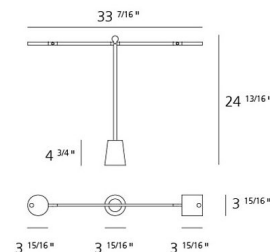

CLICK TO VIEW PRODUCT

Notes: