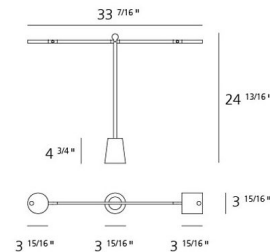

CLICK TO VIEW PRODUCT

Notes: