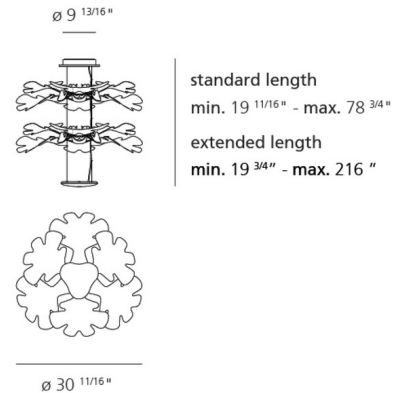

CLICK TO VIEW PRODUCT

Notes: