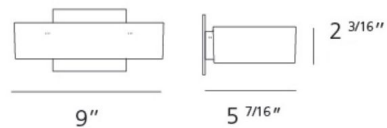

CLICK TO VIEW PRODUCT

Notes: