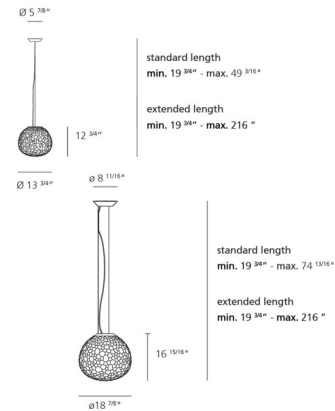

Description

The Meteorite Pendant is a truly captivating lighting fixture, offering a unique blend of artistic craftsmanship and modern design. It features a striking double-layer artistic glass diffuser, meticulously crafted to create a distinctive, organic texture that evokes the beauty of a celestial body. This exquisite glass is elegantly complemented by a sleek Chrome finish on its suspension components, adding a touch of contemporary refinement. When illuminated, the intricate glass diffuses light beautifully, producing a soft, inviting glow that minimizes glare and creates a warm, ethereal ambiance in your space. Available in two versatile sizes, the Meteorite Pendant allows you to select the perfect scale for your design needs. Crafted from durable glass and steel, this pendant is ideal for creating an artistic focal point over a dining table, a kitchen island, or as an enchanting accent in any modern living area, blending functional light with sculptural beauty.

Specifications

COLOR White
 BODY FINISH Chrome
 WATTAGE 100W
 DIMMER Standard 120V
 DIMENSIONS 18.9"W x 16.9"H
 BULB NOT INCLUDED 1 x A19/Medium (E26)/100W/120V Incandescent
 OTHER BULB OPTIONS A19/Medium (E26)/120V LED
 COUNTRY OF ORIGIN Italy

Technical Information

PRODUCT DIMENSIONS Canopy: 5.9" diameter

Shown in chrome / white

CLICK TO VIEW PRODUCT

Notes: