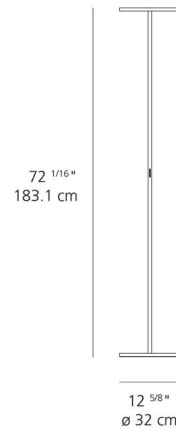

Specifications

COLOR	N/A
BODY FINISH	Black
WATTAGE	37W
DIMMER	Included
DIMENSIONS	12.63"W x 72.17"H
INTEGRATED LED MODULE	1 x LED/37W/120V LED
COUNTRY OF ORIGIN	Italy

Technical Information

LAMP LIFE	36000 hours
COLOR RENDERING	80 CRI
LAMP COLOR	3000K
LUMENS/WATT	79.49
LUMINOUS FLUX	2941 lumens

Shown in black

CLICK TO VIEW PRODUCT

Notes: