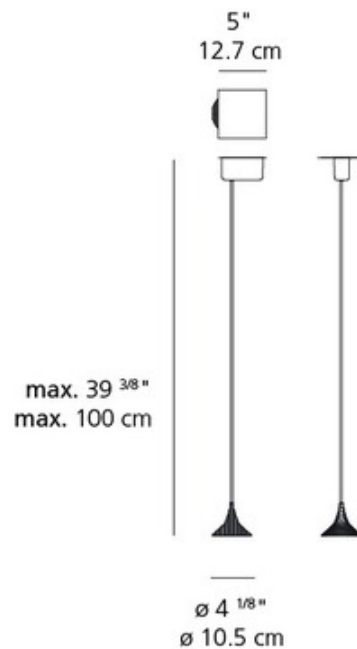

BRAND

Artemide

DESCRIPTION

The Unterlinden Pendant combines the aesthetic charm of a vintage object with contemporary technology and engineering. The heat-dissipating shade is available in die-cast Aluminum with a Black cord or Bronze with a White cord. Integrated 7 watt 120 volt LED module. Choice of 2700K color temperature with 90CRI or 3000K color temperature with 80CRI. 4.13 inch width x 4.13 inch height x 39.38 inch maximum length. UL listed.

Shown in: Aluminum

SHADE COLOR	Aluminum
BODY FINISH	N/A
WATTAGE	7W
DIMMER	Not Dimmable
DIMENSIONS	39.38"L x 4.13"W x 4.13"H
INTEGRATED LED MODULE	
LAMP	1 x LED/7W/120V LED
<i>Technical Information</i>	
LUMINOUS FLUX	615 lumens
LUMENS/WATT	87.86
LAMP COLOR	3000K
COLOR RENDERING	80 CRI
SPEC #	ART473475