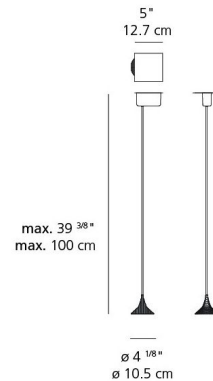

CLICK TO VIEW PRODUCT

Notes: