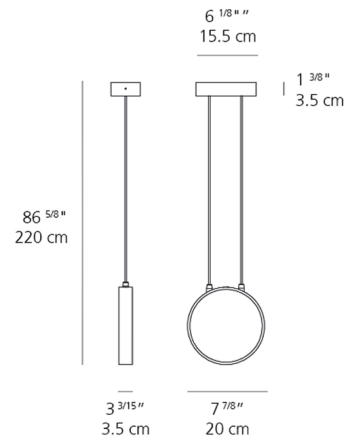

CLICK TO VIEW PRODUCT

Notes: