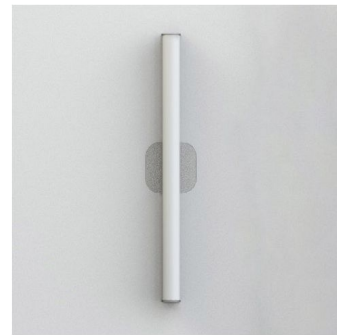

## LEDBAR Round Wall / Ceiling Light

By Artemide

### Description

The LEDBAR Round Wall / Ceiling Light combines a soft, curvilinear aesthetic with highly efficient LED illumination, offering a versatile lighting solution for contemporary spaces. This inviting fixture features a frosted acrylic diffuser that ensures a gentle, uniform glow, elegantly framed by sleek matte Grey end caps and a coordinating round canopy. For straightforward installation, a canopy cover plate is supplied for standard junction box mounting, or it can be removed for convenient pigtail mounting, offering flexible wiring solutions. Available in three practical sizes, the LEDBAR Round can be mounted either vertically or horizontally, adapting effortlessly to your specific design requirements. You can customize your ambiance with a choice of 3000K (a warm white light) or 3500K (a more neutral white light) color temperature. It is conveniently dimmable via 2-Wire dimming, allowing for effortless control over light intensity. This fixture is an excellent choice for bathrooms, hallways, or any area where a modern, efficient, and adaptable light source with a softer profile is desired.

### Specifications

COLOR	Frosted
BODY FINISH	Gray
WATTAGE	15W
DIMMER	Low Voltage Electronic
DIMENSIONS	24"W x 4.5"H x 2.88"D
INTEGRATED LED MODULE	1 x LED/15W/120V LED
COUNTRY OF ORIGIN	Canada