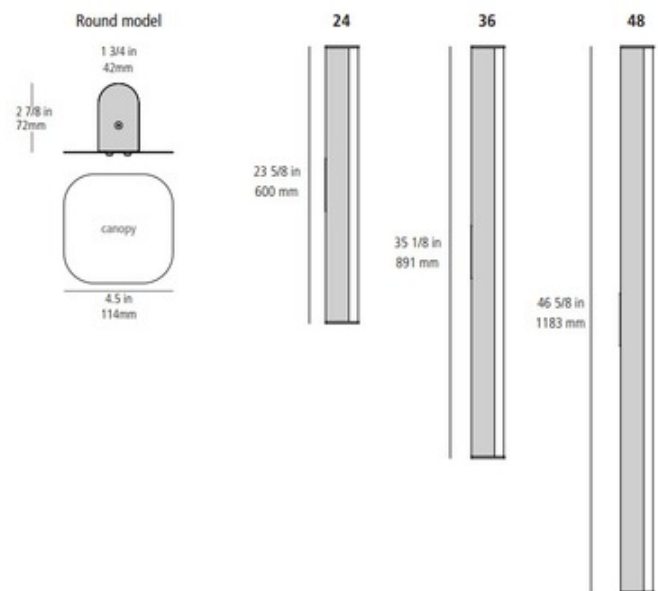

BRAND

Artemide

DESCRIPTION

LEDBAR Round Wall / Ceiling Light features a Frosted acrylic diffuser with matte Grey end caps and round canopy. Canopy cover plate supplied for junction box mounting or removable for pigtail mounting. Three sizes available. Choice of 3000K or 3500K color temperature. Dimmable via 2-Wire dimming. Can be mounted vertically or horizontally.

Shown in: Gray / Frosted

SHADE COLOR	Frosted
BODY FINISH	Gray
WATTAGE	15W
DIMMER	Low Voltage Electronic
DIMENSIONS	24"W x 4.5"H x 2.88"D
INTEGRATED LED MODULE	
LAMP	1 x LED/15W/120V LED

Technical Information

LAMP COLOR	3500K
COLOR RENDERING	90 CRI

SPEC # ART473696

COMPANY	PROJECT	FIXTURE TYPE	APPROVED BY	DATE