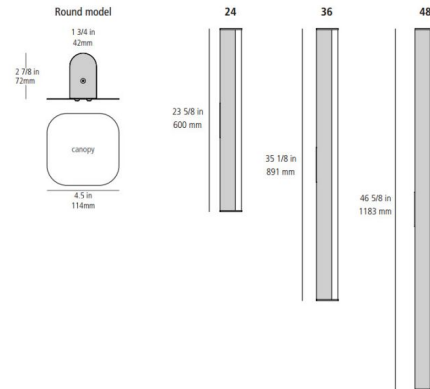

Shown in gray / frosted

CLICK TO VIEW PRODUCT

Notes: