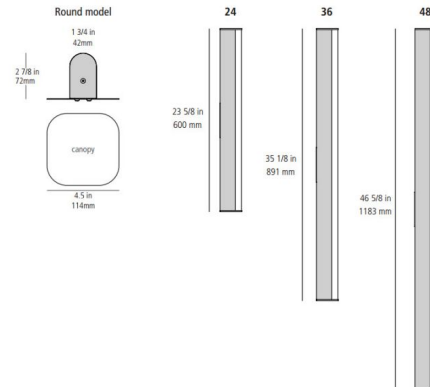

Shown in gray / frosted

CLICK TO VIEW PRODUCT

Notes: