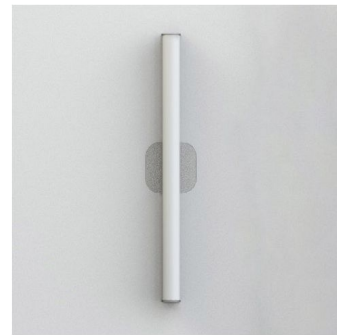

Description

The LEDBAR Round Wall / Ceiling Light combines a soft, curvilinear aesthetic with highly efficient LED illumination, offering a versatile lighting solution for contemporary spaces. This inviting fixture features a frosted acrylic diffuser that ensures a gentle, uniform glow, elegantly framed by sleek matte Grey end caps and a coordinating round canopy. For straightforward installation, a canopy cover plate is supplied for standard junction box mounting, or it can be removed for convenient pigtail mounting, offering flexible wiring solutions. Available in three practical sizes, the LEDBAR Round can be mounted either vertically or horizontally, adapting effortlessly to your specific design requirements. You can customize your ambiance with a choice of 3000K (a warm white light) or 3500K (a more neutral white light) color temperature. It is conveniently dimmable via 2-Wire dimming, allowing for effortless control over light intensity. This fixture is an excellent choice for bathrooms, hallways, or any area where a modern, efficient, and adaptable light source with a softer profile is desired.

Specifications

COLOR	Frosted
BODY FINISH	Gray
WATTAGE	15W
DIMMER	Low Voltage Electronic
DIMENSIONS	24"W x 4.5"H x 2.88"D
INTEGRATED LED MODULE	1 x LED/15W/120V LED
COUNTRY OF ORIGIN	Canada

Technical Information

COLOR RENDERING	.90 CRI
LAMP COLOR	3500K