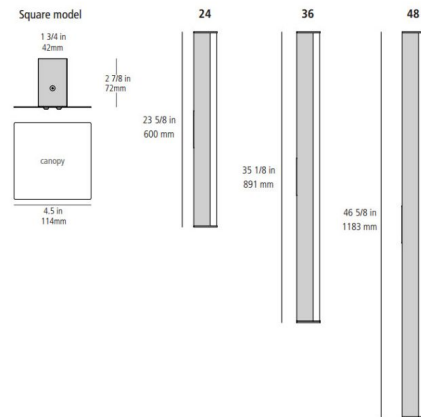

Shown in gray / frosted