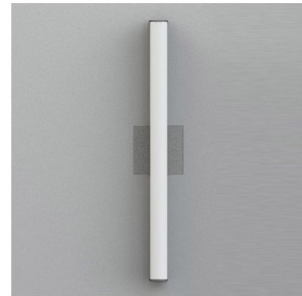

LEDBAR Square Wall / Ceiling Light

By Artemide

Description

The LEDBAR Square Wall / Ceiling Light offers a clean, geometric aesthetic combined with efficient LED illumination, providing a versatile lighting solution for modern interiors. This fixture features a frosted acrylic diffuser that ensures a soft, uniform glow, beautifully complemented by sleek matte Grey end caps and a matching square canopy. Designed for straightforward installation, a canopy cover plate is supplied for standard junction box mounting, or it can be removed for pigtail mounting. This allows for flexible wiring options. Available in three practical sizes, the LEDBAR Square can be mounted either vertically or horizontally, adapting seamlessly to your specific design needs. For personalized ambiance, you can choose between a 3000K (a warm white light) or 3500K (a more neutral white light) color temperature. It is conveniently dimmable via 2-Wire dimming, providing effortless control over light intensity. This fixture is an excellent choice for bathrooms, hallways, or any space where a contemporary, efficient, and adaptable light source is desired.

Specifications

COLOR	Frosted
BODY FINISH	Gray
WATTAGE	15W
DIMMER	Low Voltage Electronic
DIMENSIONS	24"W x 4.5"H x 2.88"D
INTEGRATED LED MODULE	1 x LED/15W/120V LED
COUNTRY OF ORIGIN	Canada

Technical Information

COLOR RENDERING	.90 CRI
LAMP COLOR	3500K