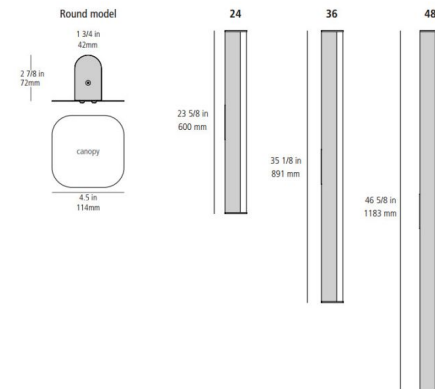

Shown in gray / frosted

CLICK TO VIEW PRODUCT

Notes: