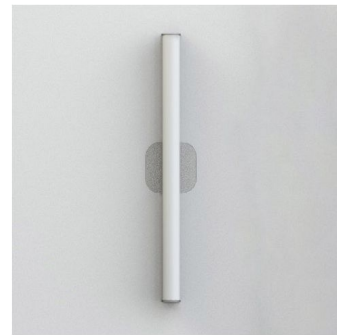

Description

The LEDBAR Round Wall / Ceiling Light combines a soft, curvilinear aesthetic with highly efficient LED illumination, offering a versatile lighting solution for contemporary spaces. This inviting fixture features a frosted acrylic diffuser that ensures a gentle, uniform glow, elegantly framed by sleek matte Grey end caps and a coordinating round canopy. For straightforward installation, a canopy cover plate is supplied for standard junction box mounting, or it can be removed for convenient pigtail mounting, offering flexible wiring solutions. Available in three practical sizes, the LEDBAR Round can be mounted either vertically or horizontally, adapting effortlessly to your specific design requirements. You can customize your ambiance with a choice of 3000K (a warm white light) or 3500K (a more neutral white light) color temperature. It is conveniently dimmable via 2-Wire dimming, allowing for effortless control over light intensity. This fixture is an excellent choice for bathrooms, hallways, or any area where a modern, efficient, and adaptable light source with a softer profile is desired.

Specifications

COLOR	Frosted
BODY FINISH	Gray
WATTAGE	31W
DIMMER	Low Voltage Electronic
DIMENSIONS	4.5"W x 4.5"H x 2.88"D
INTEGRATED LED MODULE	1 x LED/31W/120V LED
COUNTRY OF ORIGIN	Canada

Technical Information

COLOR RENDERING	90 CRI
LAMP COLOR	3000K