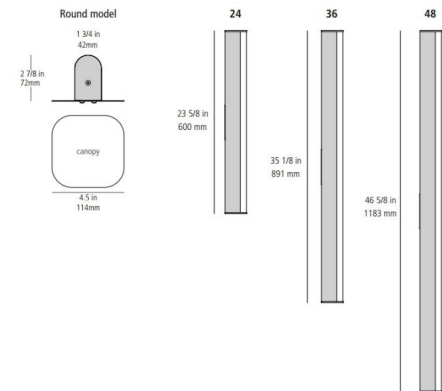

Shown in gray / frosted

CLICK TO VIEW PRODUCT

Notes: