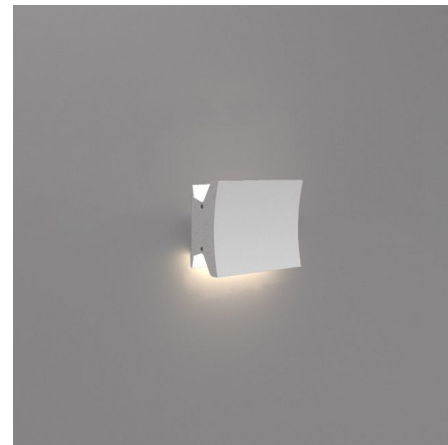

Lightology

lightology.com
866-954-4489
07-06-26

Project: _____
 Company: _____
 Location: _____ Fixture Type: _____
 SPEC #: **ART473845**
 Approved On: _____ Approved By: _____

LineaCurve Mono Wall / Ceiling Light

By Artemide

Description

The LineaCurve Mono Wall / Ceiling Light introduces a graceful, curved aesthetic to modern linear illumination, creating a soft and inviting glow. This distinctive fixture features an extruded aluminum body, elegantly sculpted with a textured finish available in a pristine White or a refined Anthracite Grey, complete with matching aluminum end caps. Designed for flexible application, this light can be mounted to cast illumination in any direction, providing dynamic options for both ambient and accent lighting. Its gentle curve adds a subtle architectural detail, enhancing the visual flow of any interior space. Offered in four versatile sizes, the LineaCurve Mono allows for seamless integration into various room dimensions and design schemes. You can select between a 3000K (a warm white light) or 3500K (a more neutral white light) color temperature, enabling you to fine-tune the ambiance to your exact specifications. This fixture is an ideal choice for adding a touch of contemporary elegance to walls or ceilings, illuminating corridors, or creating a unique luminous pathway.

Specifications

COLOR	N/A
BODY FINISH	White
WATTAGE	6W
DIMMER	Low Voltage Electronic
DIMENSIONS	6"W x 5"H x 2.2"D
INTEGRATED LED MODULE	1 x LED/6W/120V LED
COUNTRY OF ORIGIN	Canada

Technical Information

LAMP LIFE	36000 hours
COLOR RENDERING	90 CRI
LAMP COLOR	3500K
LUMENS/WATT	86.00
LUMINOUS FLUX	516 lumens