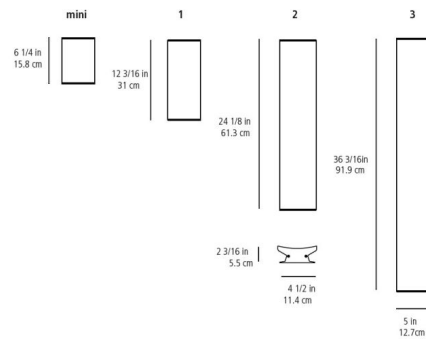

CLICK TO VIEW PRODUCT

Notes: