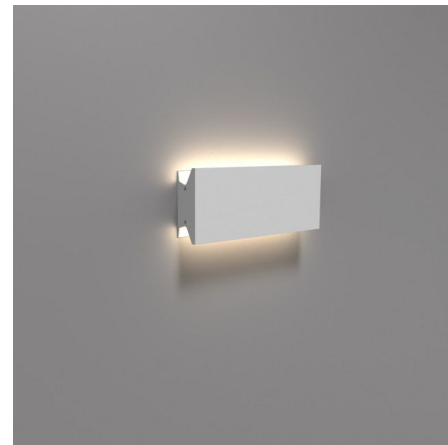

Lightology

lightology.com
866-954-4489
06-02-26

Project: _____

Company: _____

Location: _____ Fixture Type: _____

SPEC #: **ART473859**

Approved On: _____ Approved By: _____

LineaFlat Dual Wall / Ceiling Light

By Artemide

Description

The LineaFlat Dual Wall / Ceiling Light delivers a balanced blend of direct and indirect illumination, characterized by its clean lines and contemporary design. This sophisticated fixture boasts an extruded aluminum body in a textured White or Anthracite Grey finish, complemented by perfectly matching aluminum end caps, ensuring a cohesive and refined look. Designed for flexible installation, this light can be mounted either vertically or horizontally, providing versatile options for your lighting layout. Its dual light emission creates a harmonious glow, adding depth and dimension to your walls or ceilings. Available in four distinct sizes, the LineaFlat Dual allows for customized integration into a variety of spaces. You can also choose between a 3000K (a warm white light) or 3500K (a more neutral white light) color temperature, allowing you to tailor the ambiance to your preference. This fixture is an excellent choice for modern living rooms, hallways, or commercial spaces seeking a powerful yet understated linear lighting solution.

Specifications

COLOR N/A
 BODY FINISH White
 WATTAGE 16W
 DIMMER Low Voltage Electronic
 DIMENSIONS 12"W x 5"H x 1.94"D
 INTEGRATED LED MODULE 2 x LED/8W/120V LED
 COUNTRY OF ORIGIN Canada

Technical Information

LAMP LIFE 36000 hours
 COLOR RENDERING 90 CRI
 LAMP COLOR 3500K

Shown in white

CLICK TO VIEW PRODUCT

Notes: