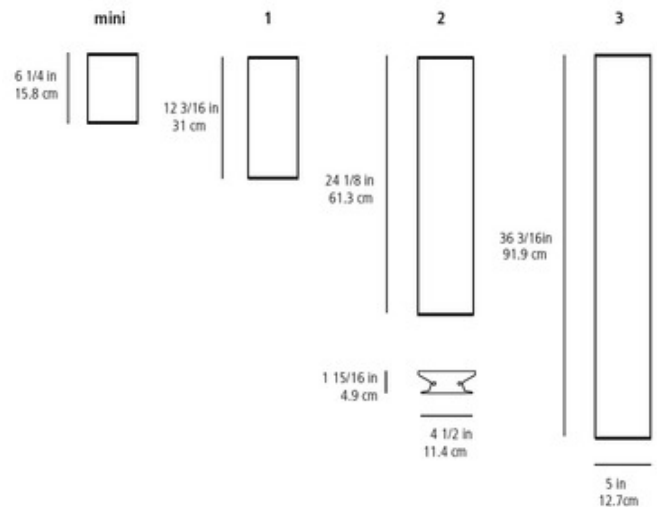

DESIGNER

Ron Rezek

BRAND

Artemide

DESCRIPTION

LineaFlat Dual Wall/Ceiling Light features an extruded aluminum body in a textured White or Anthracite Grey finish with matching aluminum end caps. Four sizes available. Choice of 3000K or 3500K color temperature. Can be mounted vertically or horizontally.

Shown in: White

SHADE COLOR	N/A
BODY FINISH	White
WATTAGE	16W
DIMMER	Low Voltage Electronic
DIMENSIONS	12"W x 5"H x 1.94"D
INTEGRATED LED MODULE	
LAMP	2 x LED/8W/120V LED

Technical Information

LAMP COLOR	3500K
COLOR RENDERING	90 CRI
LAMP LIFE	36000 hours

SPEC # ART473859

COMPANY	PROJECT	FIXTURE TYPE	APPROVED BY	DATE