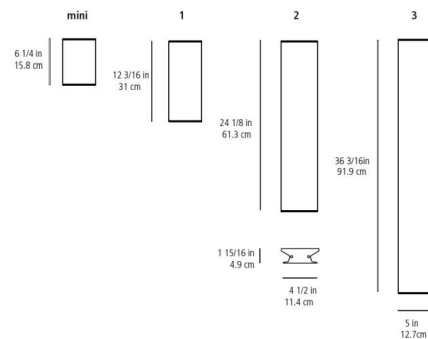

CLICK TO VIEW PRODUCT

Notes: