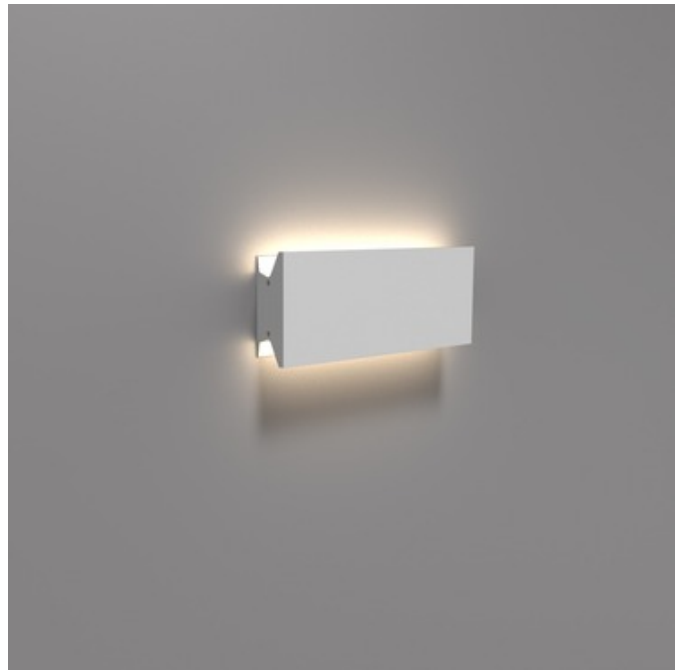

DESIGNER

Ron Rezek

BRAND

Artemide

DESCRIPTION

LineaFlat Dual Wall/Ceiling Light features an extruded aluminum body in a textured White or Anthracite Grey finish with matching aluminum end caps. Four sizes available. Choice of 3000K or 3500K color temperature. Can be mounted vertically or horizontally.

Shown in: White

SHADE COLOR	N/A
BODY FINISH	White
WATTAGE	16W
DIMMER	Low Voltage Electronic
DIMENSIONS	12"W x 5"H x 1.94"D
INTEGRATED LED MODULE	
LAMP	2 x LED/8W/120V LED

Technical Information

LAMP COLOR	3500K
COLOR RENDERING	90 CRI
LAMP LIFE	36000 hours