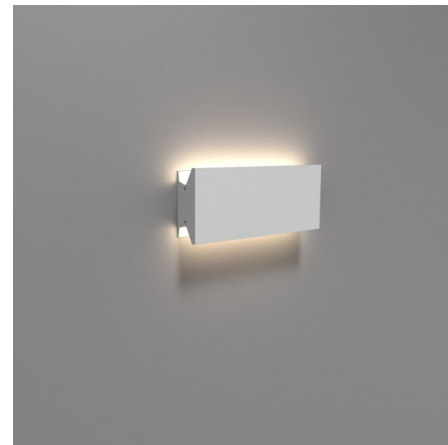

Lightology

lightology.com
866-954-4489
04-11-26

Project: _____
 Company: _____
 Location: _____ Fixture Type: _____
 SPEC #: **ART473859**
 Approved On: _____ Approved By: _____

LineaFlat Dual Wall / Ceiling Light

By Artemide

Description

The LineaFlat Dual Wall / Ceiling Light delivers a balanced blend of direct and indirect illumination, characterized by its clean lines and contemporary design. This sophisticated fixture boasts an extruded aluminum body in a textured White or Anthracite Grey finish, complemented by perfectly matching aluminum end caps, ensuring a cohesive and refined look. Designed for flexible installation, this light can be mounted either vertically or horizontally, providing versatile options for your lighting layout. Its dual light emission creates a harmonious glow, adding depth and dimension to your walls or ceilings. Available in four distinct sizes, the LineaFlat Dual allows for customized integration into a variety of spaces. You can also choose between a 3000K (a warm white light) or 3500K (a more neutral white light) color temperature, allowing you to tailor the ambiance to your preference. This fixture is an excellent choice for modern living rooms, hallways, or commercial spaces seeking a powerful yet understated linear lighting solution.

Specifications

COLOR	N/A
BODY FINISH	White
WATTAGE	16W
DIMMER	Low Voltage Electronic
DIMENSIONS	12"W x 5"H x 1.94"D
INTEGRATED LED MODULE	2 x LED/8W/120V LED
COUNTRY OF ORIGIN	Canada

Technical Information

LAMP LIFE	36000 hours
COLOR RENDERING	90 CRI
LAMP COLOR	3500K

Shown in white

CLICK TO VIEW PRODUCT

Notes: