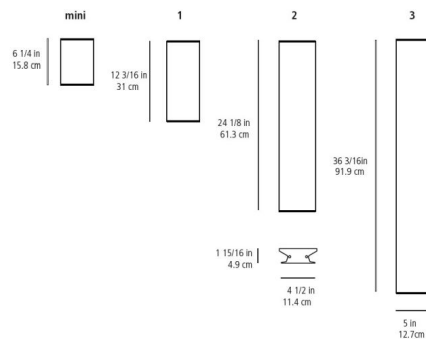

CLICK TO VIEW PRODUCT

Notes: