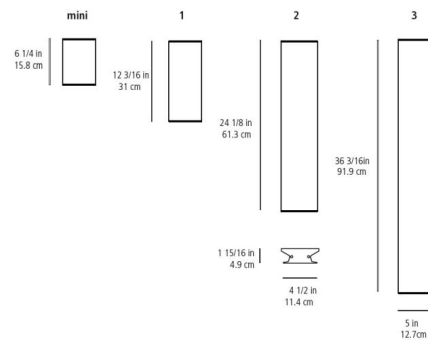

CLICK TO VIEW PRODUCT

Notes: