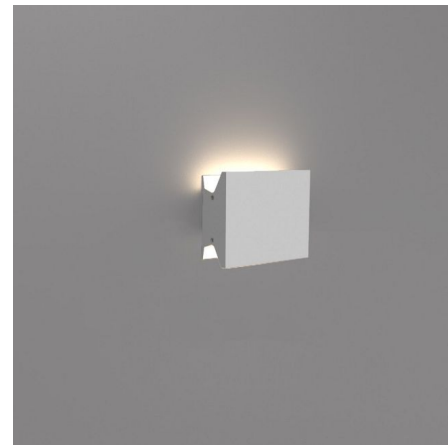

Lightology

lightology.com
866-954-4489
07-06-26

Project: _____
 Company: _____
 Location: _____ Fixture Type: _____
 SPEC #: **ART473965**
 Approved On: _____ Approved By: _____

LineaFlat Mono Wall / Ceiling Light

By Artemide

Description

The LineaFlat Mono Wall / Ceiling Light offers sleek, uninterrupted illumination, bringing a clean, contemporary aesthetic to any space. This versatile fixture features a slender extruded aluminum body, precisely crafted with a textured finish available in either crisp White or sophisticated Anthracite Grey, complete with perfectly matching aluminum end caps. Designed for adaptable installation, it can be mounted to cast light in any direction, providing flexible solutions for both ambient and accent lighting. Its minimalist profile ensures it integrates seamlessly into modern interiors without imposing on the design. Available in four convenient sizes, the LineaFlat Mono allows for tailored illumination to suit various room dimensions and design needs. You can also select between a 3000K (a warm white light) or 3500K (a more neutral white light) color temperature to achieve the desired ambiance. This fixture is an ideal choice for creating continuous lines of light on walls or ceilings, enhancing corridors, or providing a modern glow in living areas.

Specifications

COLOR N/A
 BODY FINISH White
 WATTAGE 6.1W
 DIMMER Low Voltage Electronic
 DIMENSIONS 6.25"W x 4.5"H x 1.94"D
 INTEGRATED LED MODULE 1 x LED/6.1W/120V LED
 COUNTRY OF ORIGIN Canada

Technical Information

LAMP LIFE 36000 hours
 COLOR RENDERING 90 CRI
 LAMP COLOR 3500K
 LUMENS/WATT 42.30
 LUMINOUS FLUX 258 lumens

Shown in white

CLICK TO VIEW PRODUCT

Notes: