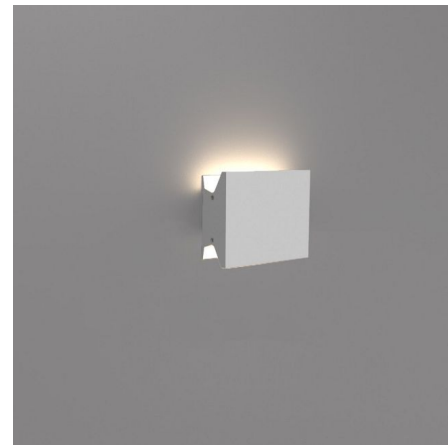

Lightology

lightology.com
866-954-4489
04-24-26

Project: _____
 Company: _____
 Location: _____ Fixture Type: _____
 SPEC #: **ART473965**
 Approved On: _____ Approved By: _____

LineaFlat Mono Wall / Ceiling Light

By Artemide

Description

The LineaFlat Mono Wall / Ceiling Light offers sleek, uninterrupted illumination, bringing a clean, contemporary aesthetic to any space. This versatile fixture features a slender extruded aluminum body, precisely crafted with a textured finish available in either crisp White or sophisticated Anthracite Grey, complete with perfectly matching aluminum end caps. Designed for adaptable installation, it can be mounted to cast light in any direction, providing flexible solutions for both ambient and accent lighting. Its minimalist profile ensures it integrates seamlessly into modern interiors without imposing on the design. Available in four convenient sizes, the LineaFlat Mono allows for tailored illumination to suit various room dimensions and design needs. You can also select between a 3000K (a warm white light) or 3500K (a more neutral white light) color temperature to achieve the desired ambiance. This fixture is an ideal choice for creating continuous lines of light on walls or ceilings, enhancing corridors, or providing a modern glow in living areas.

Specifications

COLOR	N/A
BODY FINISH	White
WATTAGE	6.1W
DIMMER	Low Voltage Electronic
DIMENSIONS	6.25"W x 4.5"H x 1.94"D
INTEGRATED LED MODULE	1 x LED/6.1W/120V LED
COUNTRY OF ORIGIN	Canada

Technical Information

LAMP LIFE	36000 hours
COLOR RENDERING	90 CRI
LAMP COLOR	3500K
LUMENS/WATT	42.30
LUMINOUS FLUX	258 lumens

Shown in white

CLICK TO VIEW PRODUCT

Notes: