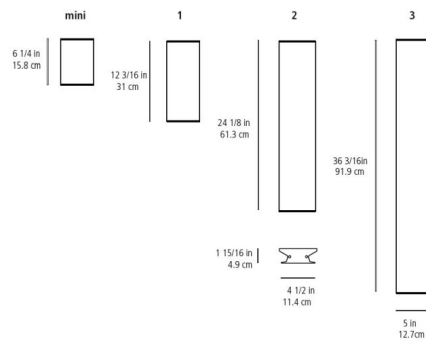

CLICK TO VIEW PRODUCT

Notes: