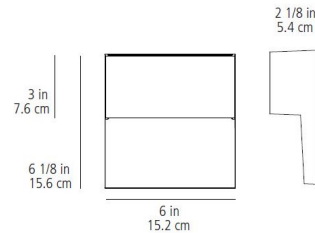

CLICK TO VIEW PRODUCT

Notes: