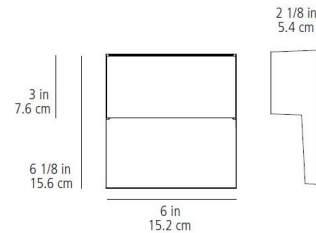

CLICK TO VIEW PRODUCT

Notes: