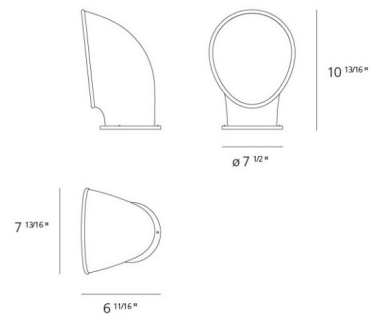

By Artemide

Description

The Piroscafo Outdoor Floor Light introduces a distinct, industrial-inspired aesthetic combined with unwavering outdoor durability, creating an intriguing accent for contemporary exterior spaces. This uniquely styled fixture is meticulously fabricated from die-cast aluminum, further enhanced with a specialized 3-stage outdoor treatment for exceptional longevity and resilience against harsh weather. Available in a subtle Green or a classic Grey, the Piroscafo offers versatile appeal to complement various outdoor design schemes. Its compact and sturdy form is designed to sit discreetly on the ground, delivering focused and effective illumination where needed. Equipped with an integrated LED module, the Piroscafo Outdoor Floor Light ensures efficient and dependable performance. With a 7.5-inch base width and 10.8-inch height, it provides a low-profile yet impactful light source. This fixture is UL listed for wet locations, confirming its suitability for exposed outdoor environments, making it an excellent choice for accenting garden features, pathways, or defining outdoor seating areas.

Specifications

COLOR N/A
BODY FINISH Gray
WATTAGE 14.5W
DIMMER Not Dimmable
DIMENSIONS 7.5"W x 10.8"H
INTEGRATED LED MODULE 1 x LED/14.5W/120V LED
COUNTRY OF ORIGIN Italy

Technical Information

LAMP LIFE 36000 hours
COLOR RENDERING 80 CRI
LAMP COLOR 3000K
LUMENS/WATT 78.83
LUMINOUS FLUX 1143 lumens

Shown in gray

CLICK TO VIEW PRODUCT

Notes: