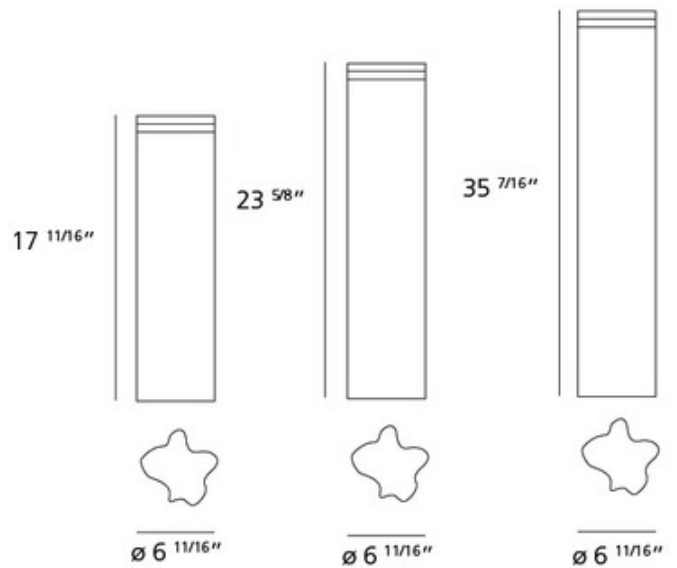

COMPANY	PROJECT	FIXTURE TYPE	APPROVED BY	DATE