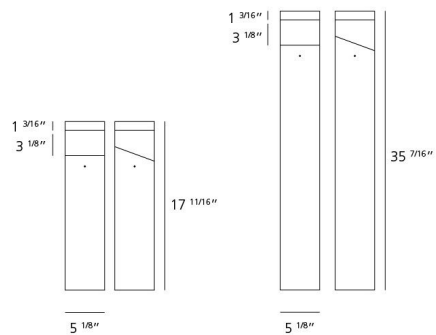

Description

Tetragono Outdoor Bollard features an extruded aluminum square pole with a 3-stage outdoor treated Anthracite finish and UV-resistant diffuser in shock-resistant polycarbonate. Two heights available. Integrated 15 watt 120 volt LED module. 5.13 inch square x 17.7/35.4 inch height. UL listed for wet locations.

Shown in anthracite grey

Specifications

COLOR	N/A
BODY FINISH	Anthracite Grey
WATTAGE	15W
DIMMER	Not Dimmable
DIMENSIONS	5.13"W x 17.7"H
INTEGRATED LED MODULE	1 x LED/15W/120V LED
COUNTRY OF ORIGIN	Italy