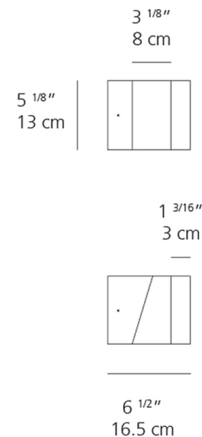

CLICK TO VIEW PRODUCT

Notes: