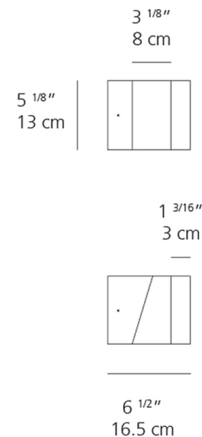

### Specifications

COLOR . . . . . N/A  
BODY FINISH . . . . . Anthracite Grey  
WATTAGE . . . . . 15W  
DIMMER . . . . . Not Dimmable  
DIMENSIONS . . . . . 5.13"W x 6.5"H x 5.13"D  
INTEGRATED LED MODULE . . . . . 1 x LED/15W/120V LED  
COUNTRY OF ORIGIN . . . . . Italy