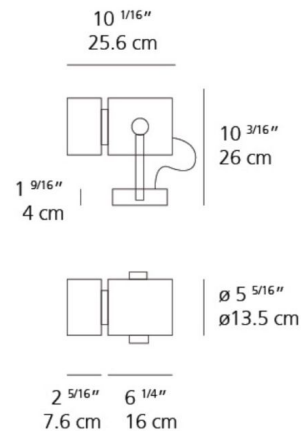

### Specifications

COLOR	N/A
BODY FINISH	Anthracite Grey
WATTAGE	28W
DIMMER	Not Dimmable
DIMENSIONS	5.3"W x 10.2"H x 10.1"D
INTEGRATED LED MODULE	1 x LED/28W/120V LED
COUNTRY OF ORIGIN	Italy

### Technical Information

LAMP LIFE	36000 hours
BEAM ANGLE	20°
COLOR RENDERING	80 CRI
LAMP COLOR	3000K
LUMENS/WATT	58.50
LUMINOUS FLUX	1638 lumens

Shown in anthracite grey

CLICK TO VIEW PRODUCT

Notes: