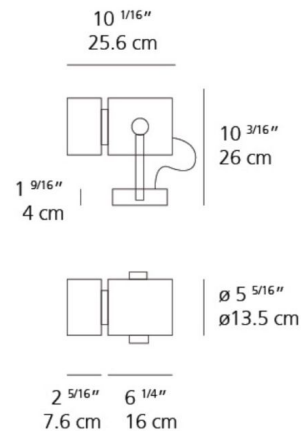

CLICK TO VIEW PRODUCT

Notes: