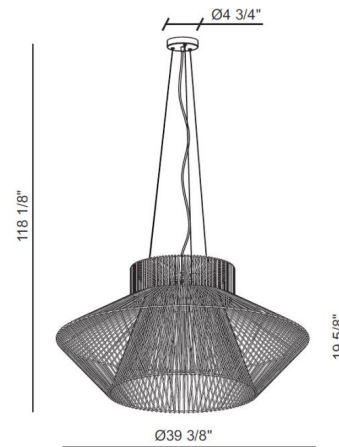

### Description

The Koord 03 Pendant brings a clean fresh vibe to a variety of spaces in your home. The acrylic braided cord is wrapped around a metal frame creating a geometric masterpiece. Available in Wash, Yellow, Cream, Alitalia, Rubina, Beaver, Satan, Black, Silver, Lavanda, Marzipan, Lithium, and White. Canopy: 4.75 inch diameter. ETL listed.

### Specifications

COLOR . . . . . White - Koord  
BODY FINISH . . . . . Nickel  
WATTAGE . . . . . 60W  
DIMMER . . . . . Standard 120V  
DIMENSIONS . . . . . 39.37"W x 19.63"H  
BULB NOT INCLUDED . . . . . 1 x A19/Medium (E26)/60W/120V Incandescent  
COUNTRY OF ORIGIN . . . . . Spain

### Technical Information

PRODUCT DIMENSIONS . . . . . Cable Length: 118"

Shown in nickel / white - koord

CLICK TO VIEW PRODUCT

Notes: