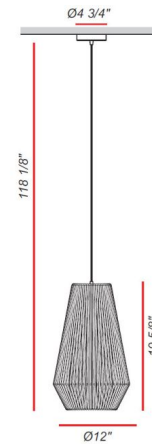

Specifications

COLOR	Black - Koord
BODY FINISH	Nickel
WATTAGE	60W
DIMMER	Standard 120V
DIMENSIONS	27.5"W x 13.75"H
BULB NOT INCLUDED	1 x A19/Medium (E26)/60W/120V Incandescent
COUNTRY OF ORIGIN	Spain

Technical Information

PRODUCT DIMENSIONS	Cable Length: 118"
--------------------	--------------------

Shown in nickel / black - koord

CLICK TO VIEW PRODUCT

Notes: