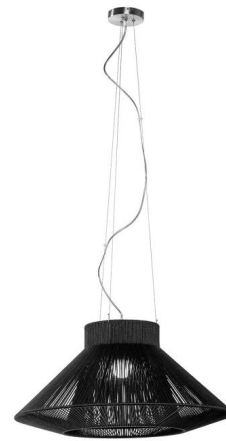

Lightology

lightology.com
866-954-4489
07-01-26

Project: _____
Company: _____
Location: _____ Fixture Type: _____
SPEC #: **ELT474097**
Approved On: _____ Approved By: _____

Koord 02 Pendant

By El Torrent

Description

The Koord 02 Pendant brings a clean fresh vibe to a variety of spaces in your home. The acrylic braided cord is wrapped around a metal frame creating a geometric masterpiece. Available in Wash, Yellow, Cream, Alitalia, Rubina, Beaver, Satan, Black, Silver, Lavanda, Marzipan, Lithium, and White. Available with incandescent or LED lamping options. Canopy: 4.75 inch diameter. ETL listed.

Specifications

COLOR	Black - Koord
BODY FINISH	Nickel
WATTAGE	60W
DIMMER	Standard 120V
DIMENSIONS	27.5"W x 13.75"H
BULB NOT INCLUDED	1 x A19/Medium (E26)/60W/120V Incandescent
COUNTRY OF ORIGIN	Spain

Technical Information

PRODUCT DIMENSIONS	Cable Length: 118"
--------------------	--------------------

Shown in nickel / black - koord

CLICK TO VIEW PRODUCT

Notes: