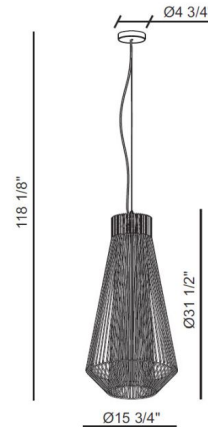

By El Torrent

Description

The Koord 01 Pendant brings a clean fresh vibe to a variety of spaces in your home. The acrylic braided cord is wrapped around a metal frame creating a geometric masterpiece. Available in Wash, Yellow, Cream, Alitalia, Rubina, Beaver, Satan, Black, Silver, Lavanda, Marzipan, Lithium, and White. Available with incandescent or LED lamping options. Canopy: 4.75 inch diameter. ETL listed.

Specifications

COLOR	Silver - Koord
BODY FINISH	Nickel
WATTAGE	60W
DIMMER	Standard 120V
DIMENSIONS	15.75"W x 31.5"H
BULB NOT INCLUDED	1 x A19/Medium (E26)/60W/120V Incandescent
COUNTRY OF ORIGIN	Spain

Technical Information

PRODUCT DIMENSIONS	Cable Length: 118"
--------------------	--------------------

Shown in nickel / silver - koord

CLICK TO VIEW PRODUCT

Notes: