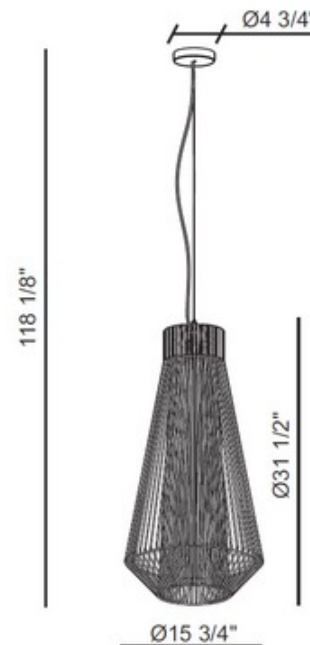

BRAND

El Torrent

DESCRIPTION

The Koord 01 Pendant brings a clean fresh vibe to a variety of spaces in your home. The acrylic braided cord is wrapped around a metal frame creating a geometric masterpiece. Available in Wash, Yellow, Cream, Alitalia, Rubina, Beaver, Satan, Black, Silver, Lavanda, Marzipan, Lithium, and White. Available with incandescent or LED lamping options. Canopy: 4.75 inch diameter. ETL listed.

Shown in: Nickel / Silver - Koord

SHADE COLOR	Silver - Koord
BODY FINISH	Nickel
WATTAGE	60W
DIMMER	Standard 120V
DIMENSIONS	15.75"W x 31.5"H
BULB NOT INCLUDED	
LAMP	1 x A19/Medium (E26)/60W/120V Incandescent

Technical Information

PRODUCT DIMENSIONS	Cable Length: 118"
---------------------------	--------------------

SPEC #	ELT474118
---------------	-----------

COMPANY	PROJECT	FIXTURE TYPE	APPROVED BY	DATE