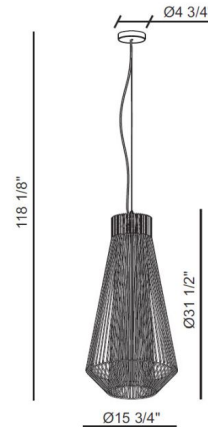

By El Torrent

Description

The Koord 01 Pendant brings a clean fresh vibe to a variety of spaces in your home. The acrylic braided cord is wrapped around a metal frame creating a geometric masterpiece. Available in Wash, Yellow, Cream, Alitalia, Rubina, Beaver, Satan, Black, Silver, Lavanda, Marzipan, Lithium, and White. Available with incandescent or LED lamping options. Canopy: 4.75 inch diameter. ETL listed.

Specifications

COLOR Silver - Koord
BODY FINISH Nickel
WATTAGE 60W
DIMMER Standard 120V
DIMENSIONS 15.75"W x 31.5"H
BULB NOT INCLUDED 1 x A19/Medium (E26)/60W/120V Incandescent
COUNTRY OF ORIGIN Spain

Technical Information

PRODUCT DIMENSIONS Cable Length: 118"

Shown in nickel / silver - koord

CLICK TO VIEW PRODUCT

Notes: