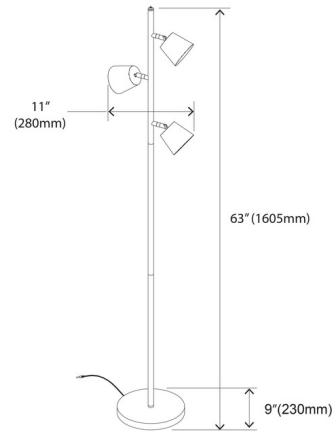

### Description

625 Floor Reading Lamp features a Satin Chrome or Matte Black finish with three adjustable shades. On/Off switch on base. Three 5 watt 120 volt LED modules are included. 9 inch width x 61.5 inch height. UL listed.

### Specifications

COLOR	N/A
BODY FINISH	Satin Chrome
WATTAGE	15W
DIMMER	Dimmable
DIMENSIONS	9"W x 61.5"H
INTEGRATED LED MODULE	3 x LED/5W/120V LED
COUNTRY OF ORIGIN	Viet Nam

Shown in satin chrome

CLICK TO VIEW PRODUCT