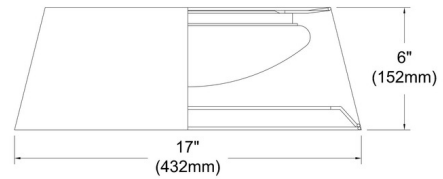

### Specifications

COLOR . . . . . Black  
BODY FINISH . . . . . N/A  
WATTAGE . . . . . 14W  
DIMMER . . . . . Dimmable  
DIMENSIONS . . . . . 17"W x 6"H  
INTEGRATED LED MODULE . . . . . 1 x LED/14W/120V LED  
COUNTRY OF ORIGIN . . . . . Canada