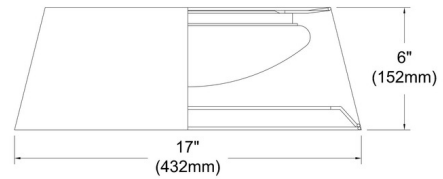

### Specifications

|                       |                      |
|-----------------------|----------------------|
| COLOR                 | Black                |
| BODY FINISH           | N/A                  |
| WATTAGE               | 14W                  |
| DIMMER                | Dimmable             |
| DIMENSIONS            | 17"W x 6"H           |
| INTEGRATED LED MODULE | 1 x LED/14W/120V LED |
| COUNTRY OF ORIGIN     | Canada               |