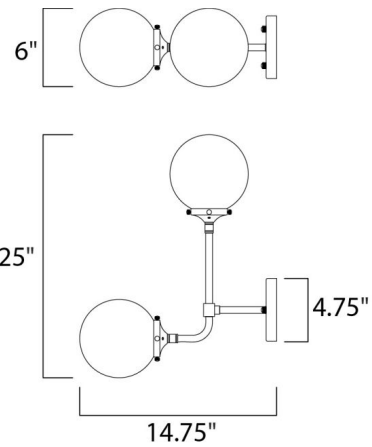

Shown in black / white

CLICK TO VIEW PRODUCT

Notes: