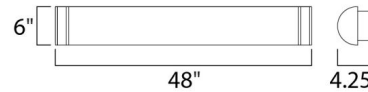

Description

Linear Bathroom Vanity Light features frames of metal finished in Satin Nickel and etched Opal glass over a multiple LED array to update an architecturally classic design. Available in small, medium, and large sizes. One 24/28/35 watt LED module is included. UL listed for damp locations. Meets California Title 24 requirements. Small: 25 inch width x 6 inch height x 4.25 inch depth. Medium: 36 inch width x 6 inch height x 4.5 inch depth. Large: 48 inch width x 6 inch height x 4.25 inch depth.

Shown in satin nickel / white

Specifications

COLOR	White
BODY FINISH	Satin Nickel
WATTAGE	24W
DIMMER	Not Dimmable
DIMENSIONS	25"W x 6"H x 4.25"D
INTEGRATED LED MODULE	1 x LED/24W/120-277V LED

Technical Information