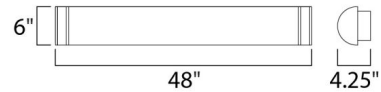

Lightology

lightology.com
866-954-4489
06-03-26

Project: _____

Company: _____

Location: _____ Fixture Type: _____

SPEC #: **MAX474525**

Approved On: _____ Approved By: _____

Linear Bathroom Vanity Light By Maxim Lighting

Description

Linear Bathroom Vanity Light features frames of metal finished in Satin Nickel and etched Opal glass over a multiple LED array to update an architecturally classic design. Available in small, medium, and large sizes. One 24/28/35 watt LED module is included. UL listed for damp locations. Meets California Title 24 requirements. Small: 25 inch width x 6 inch height x 4.25 inch depth. Medium: 36 inch width x 6 inch height x 4.5 inch depth. Large: 48 inch width x 6 inch height x 4.25 inch depth.

Specifications

COLOR . . . . . White
BODY FINISH . . . . . Satin Nickel
WATTAGE 24W
DIMMER . . . . . Not Dimmable
DIMENSIONS . . . . . 25"W x 6"H x 4.25"D
INTEGRATED LED MODULE . . . . . 1 x LED/24W/120-277V LED

Technical Information

LAMP LIFE . . . . . 40000 hours
COLOR RENDERING . . . . . 90 CRI
LAMP COLOR 3000K
LUMENS/WATT 62.50
LUMINOUS FLUX . . . . . 1500 lumens

Shown in satin nickel / white

CLICK TO VIEW PRODUCT

Notes: