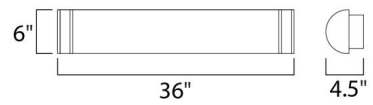

Lightology

lightology.com
866-954-4489
06-03-26

Project: _____

Company: _____

Location: _____ Fixture Type: _____

SPEC #: **MAX474525**

Approved On: _____ Approved By: _____

Linear Bathroom Vanity Light By Maxim Lighting

Description

Linear Bathroom Vanity Light features frames of metal finished in Satin Nickel and etched Opal glass over a multiple LED array to update an architecturally classic design. Available in small, medium, and large sizes. One 24/28/35 watt LED module is included. UL listed for damp locations. Meets California Title 24 requirements. Small: 25 inch width x 6 inch height x 4.25 inch depth. Medium: 36 inch width x 6 inch height x 4.5 inch depth. Large: 48 inch width x 6 inch height x 4.25 inch depth.

Specifications

COLOR . . . . . White
BODY FINISH . . . . . Satin Nickel
WATTAGE 24W
DIMMER . . . . . Not Dimmable
DIMENSIONS . . . . . 25"W x 6"H x 4.25"D
INTEGRATED LED MODULE . . . . . 1 x LED/24W/120-277V LED

Technical Information

LAMP LIFE . . . . . 40000 hours
COLOR RENDERING . . . . . 90 CRI
LAMP COLOR 3000K
LUMENS/WATT 62.50
LUMINOUS FLUX . . . . . 1500 lumens

Shown in satin nickel / white

CLICK TO VIEW PRODUCT

Notes: