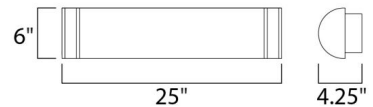

Shown in satin nickel / white