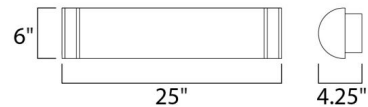

Description

Linear Bathroom Vanity Light features frames of metal finished in Satin Nickel and etched Opal glass over a multiple LED array to update an architecturally classic design. Available in small, medium, and large sizes. One 24/28/35 watt LED module is included. UL listed for damp locations. Meets California Title 24 requirements. Small: 25 inch width x 6 inch height x 4.25 inch depth. Medium: 36 inch width x 6 inch height x 4.5 inch depth. Large: 48 inch width x 6 inch height x 4.25 inch depth.

Shown in satin nickel / white

Specifications

COLOR	White
BODY FINISH	Satin Nickel
WATTAGE	24W
DIMMER	Not Dimmable
DIMENSIONS	25"W x 6"H x 4.25"D
INTEGRATED LED MODULE	1 x LED/24W/120-277V LED

Technical Information