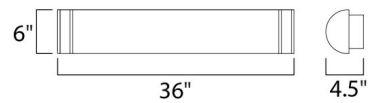

Description

Linear Bathroom Vanity Light features frames of metal finished in Satin Nickel and etched Opal glass over a multiple LED array to update an architecturally classic design. Available in small, medium, and large sizes. One 24/28/35 watt LED module is included. UL listed for damp locations. Meets California Title 24 requirements. Small: 25 inch width x 6 inch height x 4.25 inch depth. Medium: 36 inch width x 6 inch height x 4.5 inch depth. Large: 48 inch width x 6 inch height x 4.25 inch depth.

Shown in satin nickel / white

Specifications

COLOR	White
BODY FINISH	Satin Nickel
WATTAGE	24W
DIMMER	Not Dimmable
DIMENSIONS	25"W x 6"H x 4.25"D
INTEGRATED LED MODULE	1 x LED/24W/120-277V LED

Technical Information