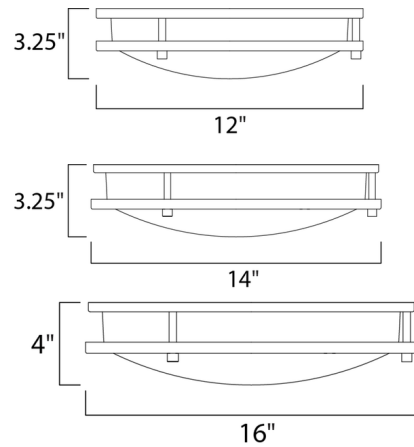

Shown in satin nickel / opal