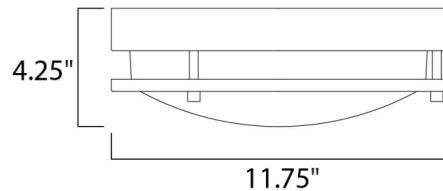

CLICK TO VIEW PRODUCT

Notes: