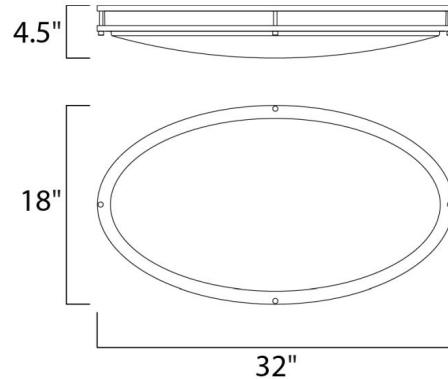

Shown in satin nickel / opal