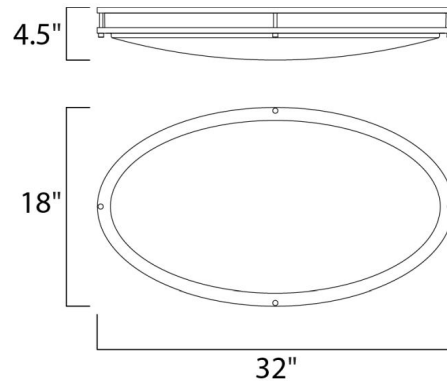

Shown in satin nickel / opal