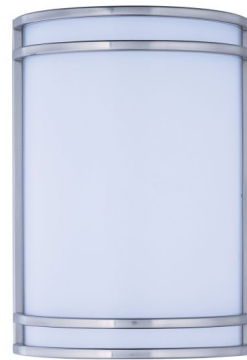

## Linear Wall Light By Maxim Lighting

### Description

Linear Wall Light features a frame finished in Satin Nickel or Bronze and etched Opal glass over a multiple LED array to update an architecturally classic design. One 15 watt LED module is included. UL listed. ADA compliant. 7 inch width x 10 inch height x 4 inch depth.

Shown in satin nickel / opal

### Specifications

COLOR . . . . . Opal  
BODY FINISH . . . . . Satin Nickel  
WATTAGE . . . . . 15W  
DIMMER . . . . . Not Dimmable  
DIMENSIONS . . . . . 7"W x 10"H x 4"D  
INTEGRATED LED MODULE . . . . . 1 x LED/15W/120-277V LED