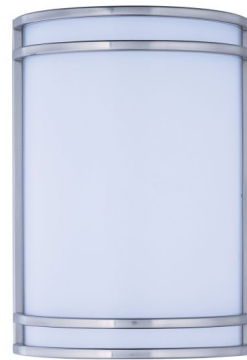

Lightology

lightology.com
866-954-4489
04-25-26

Project: _____

Company: _____

Location: _____ Fixture Type: _____

SPEC #: **MAX474533**

Approved On: _____ Approved By: _____

Linear Wall Light By Maxim Lighting

Description

Linear Wall Light features a frame finished in Satin Nickel or Bronze and etched Opal glass over a multiple LED array to update an architecturally classic design. One 15 watt LED module is included. UL listed. ADA compliant. 7 inch width x 10 inch height x 4 inch depth.

Shown in satin nickel / opal

Specifications

COLOR	Opal
BODY FINISH	Satin Nickel
WATTAGE	15W
DIMMER	Not Dimmable
DIMENSIONS	7"W x 10"H x 4"D
INTEGRATED LED MODULE	1 x LED/15W/120-277V LED

Technical Information

COLOR RENDERING	90 CRI
LAMP COLOR	3000K
LUMENS/WATT	63.33
LUMINOUS FLUX	950 lumens

CLICK TO VIEW PRODUCT

Notes: